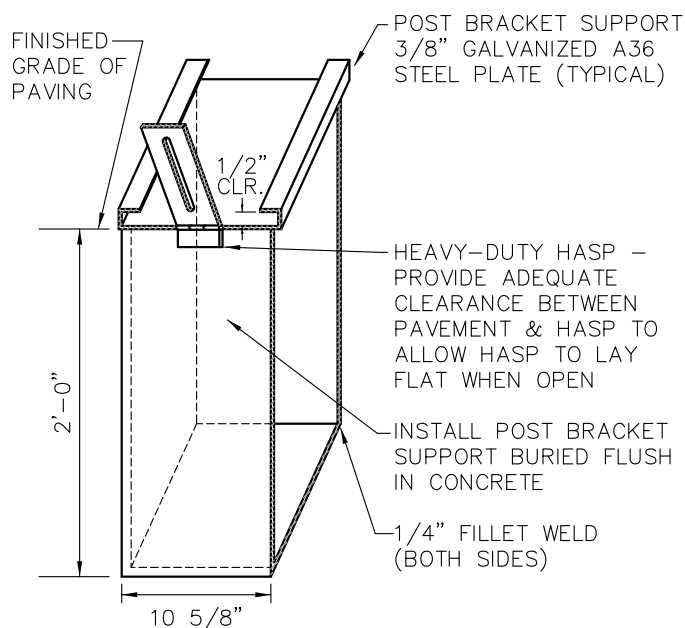

GATE PLACEMENT

BOLLARD PLACEMENT

City of Bellevue

STORM AND SURFACE WATER UTILITY

TITLE

GATE/BOLLARD PLACEMENT