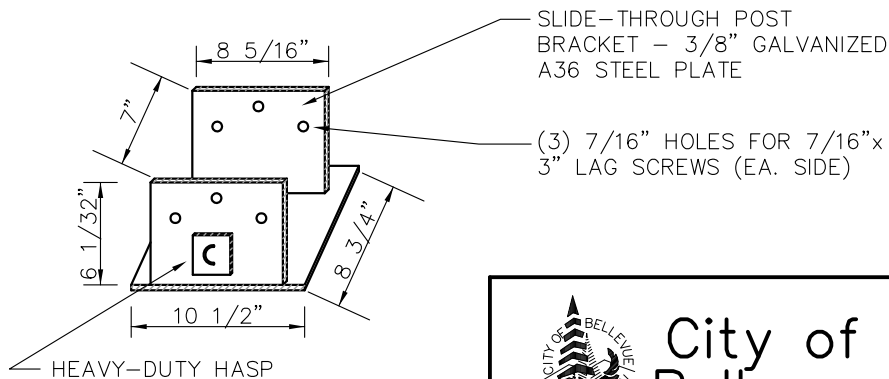

GATE PLACEMENT

BOLLARD PLACEMENT

City of Bellevue

STORM AND SURFACE WATER UTILITY

TITLE

GATE/BOLLARD PLACEMENT