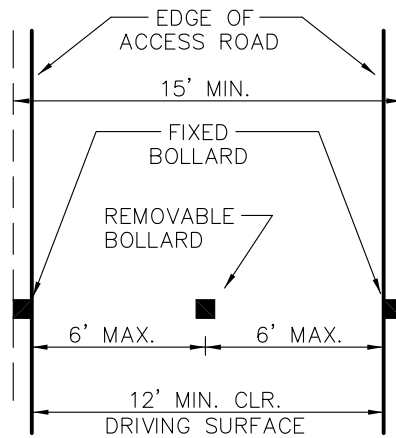

GATE PLACEMENT

BOLLARD PLACEMENT

City of Bellevue

STORM AND SURFACE WATER UTILITY

TITLE

GATE/BOLLARD PLACEMENT