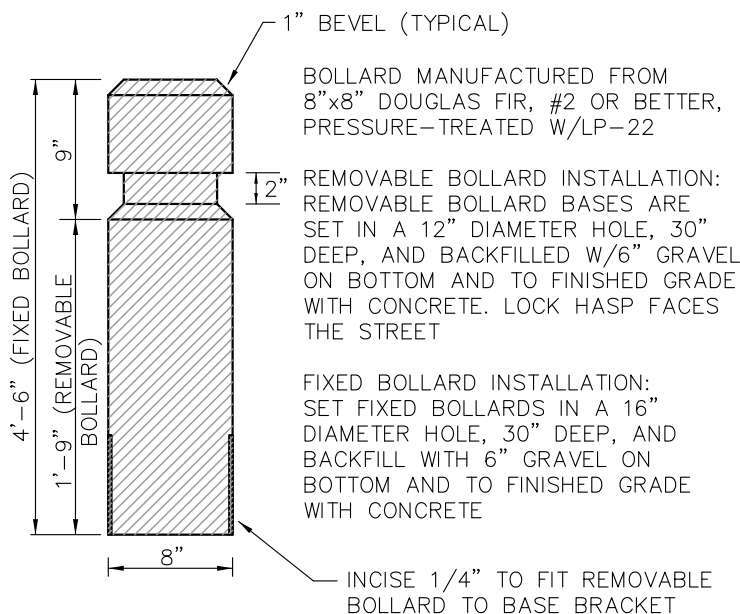

GATE PLACEMENT

BOLLARD PLACEMENT

City of Bellevue

STORM AND SURFACE WATER UTILITY

TITLE

GATE/BOLLARD PLACEMENT