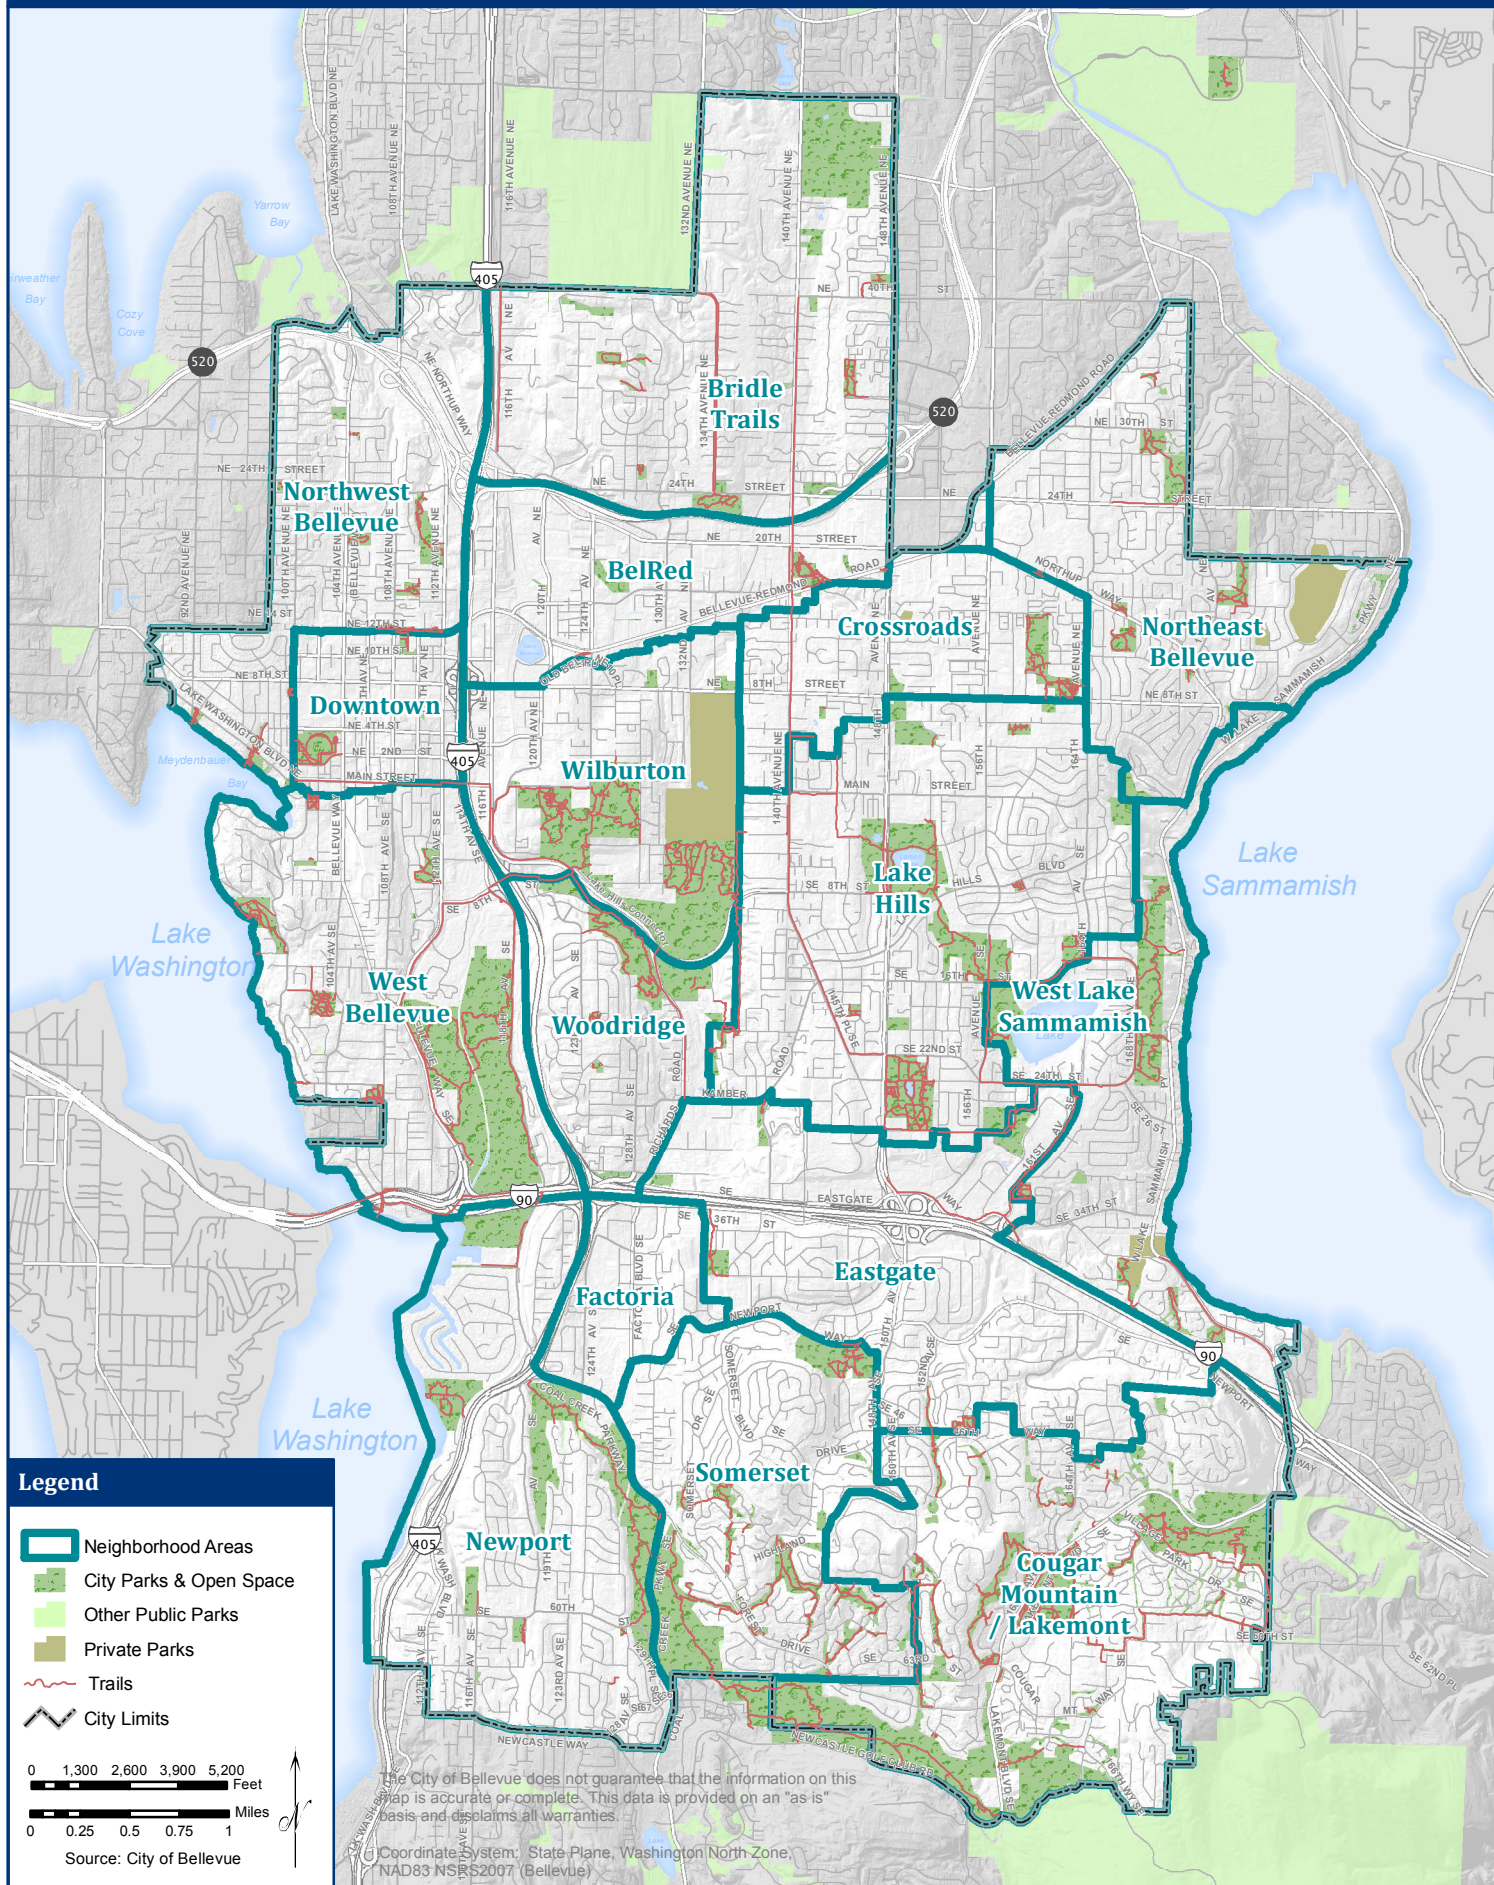

Neighborhood Areas

Legend

-  Neighborhood Areas
-  City Parks & Open Space
-  Other Public Parks
-  Private Parks
-  Trails
-  City Limits

0 1,300 2,600 3,900 5,200 Feet

0 0.25 0.5 0.75 1 Miles

Source: City of Bellevue

The City of Bellevue does not guarantee that the information on this map is accurate or complete. This data is provided on an "as is" basis and disclaims all warranties.

Coordinate System: State Plane, Washington North Zone, NAD83 NSRS2007 (Bellevue)