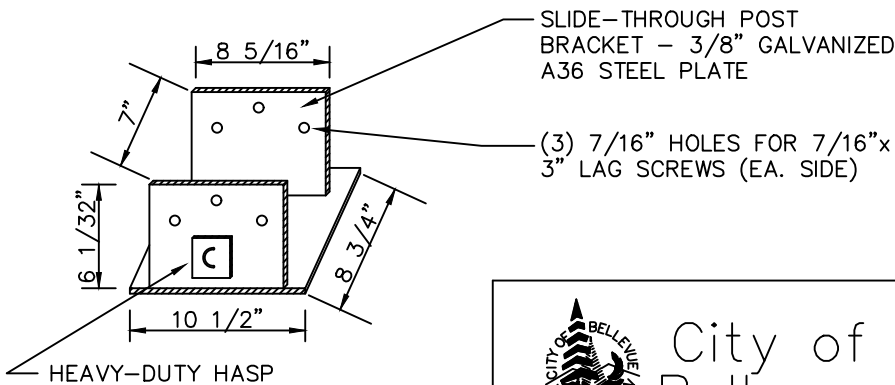

GATE PLACEMENT

BOLLARD PLACEMENT

City of Bellevue

STORM AND SURFACE WATER UTILITY

TITLE

GATE/BOLLARD PLACEMENT