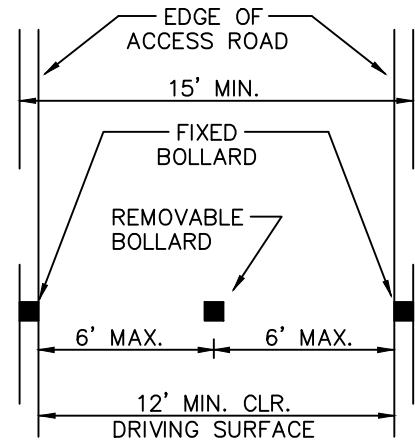

GATE PLACEMENT

BOLLARD PLACEMENT

City of Bellevue

STORM AND SURFACE WATER UTILITY

TITLE

GATE/BOLLARD PLACEMENT