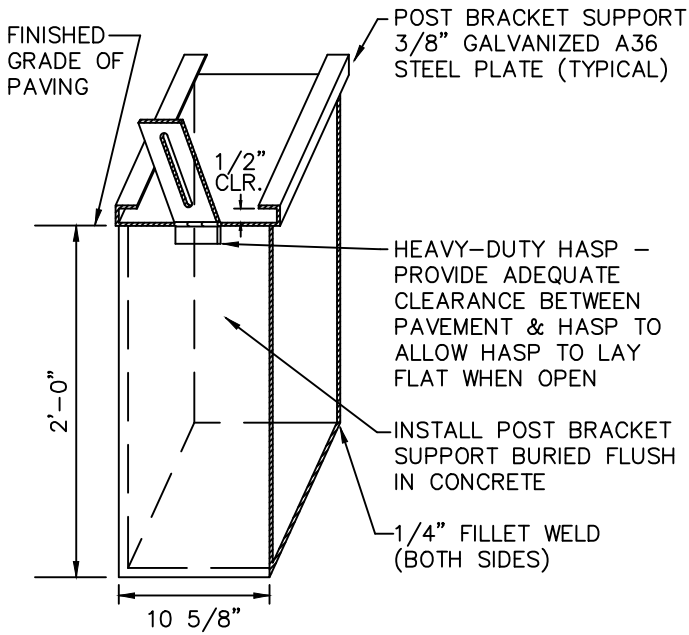

GATE PLACEMENT

BOLLARD PLACEMENT

City of Bellevue

STORM AND SURFACE WATER UTILITY

TITLE

GATE/BOLLARD PLACEMENT