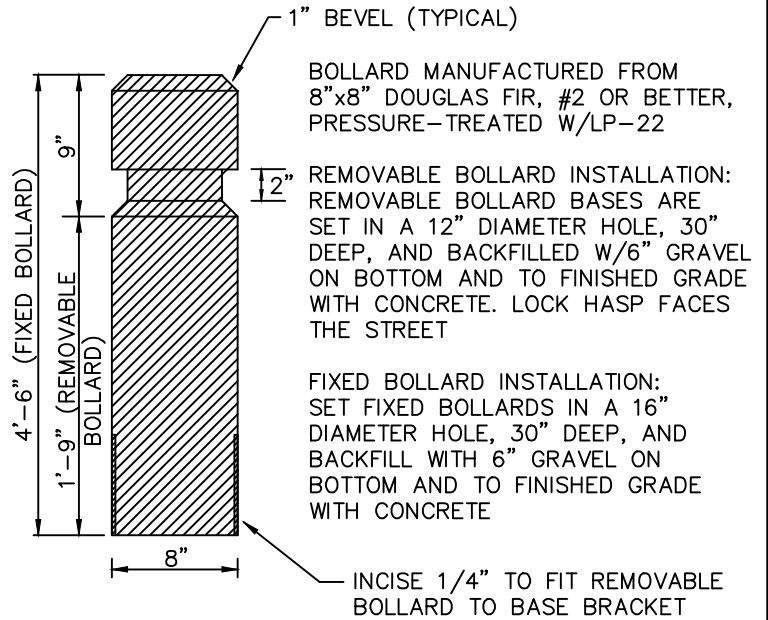

GATE PLACEMENT

BOLLARD PLACEMENT

City of Bellevue

STORM AND SURFACE WATER UTILITY

TITLE

GATE/BOLLARD PLACEMENT