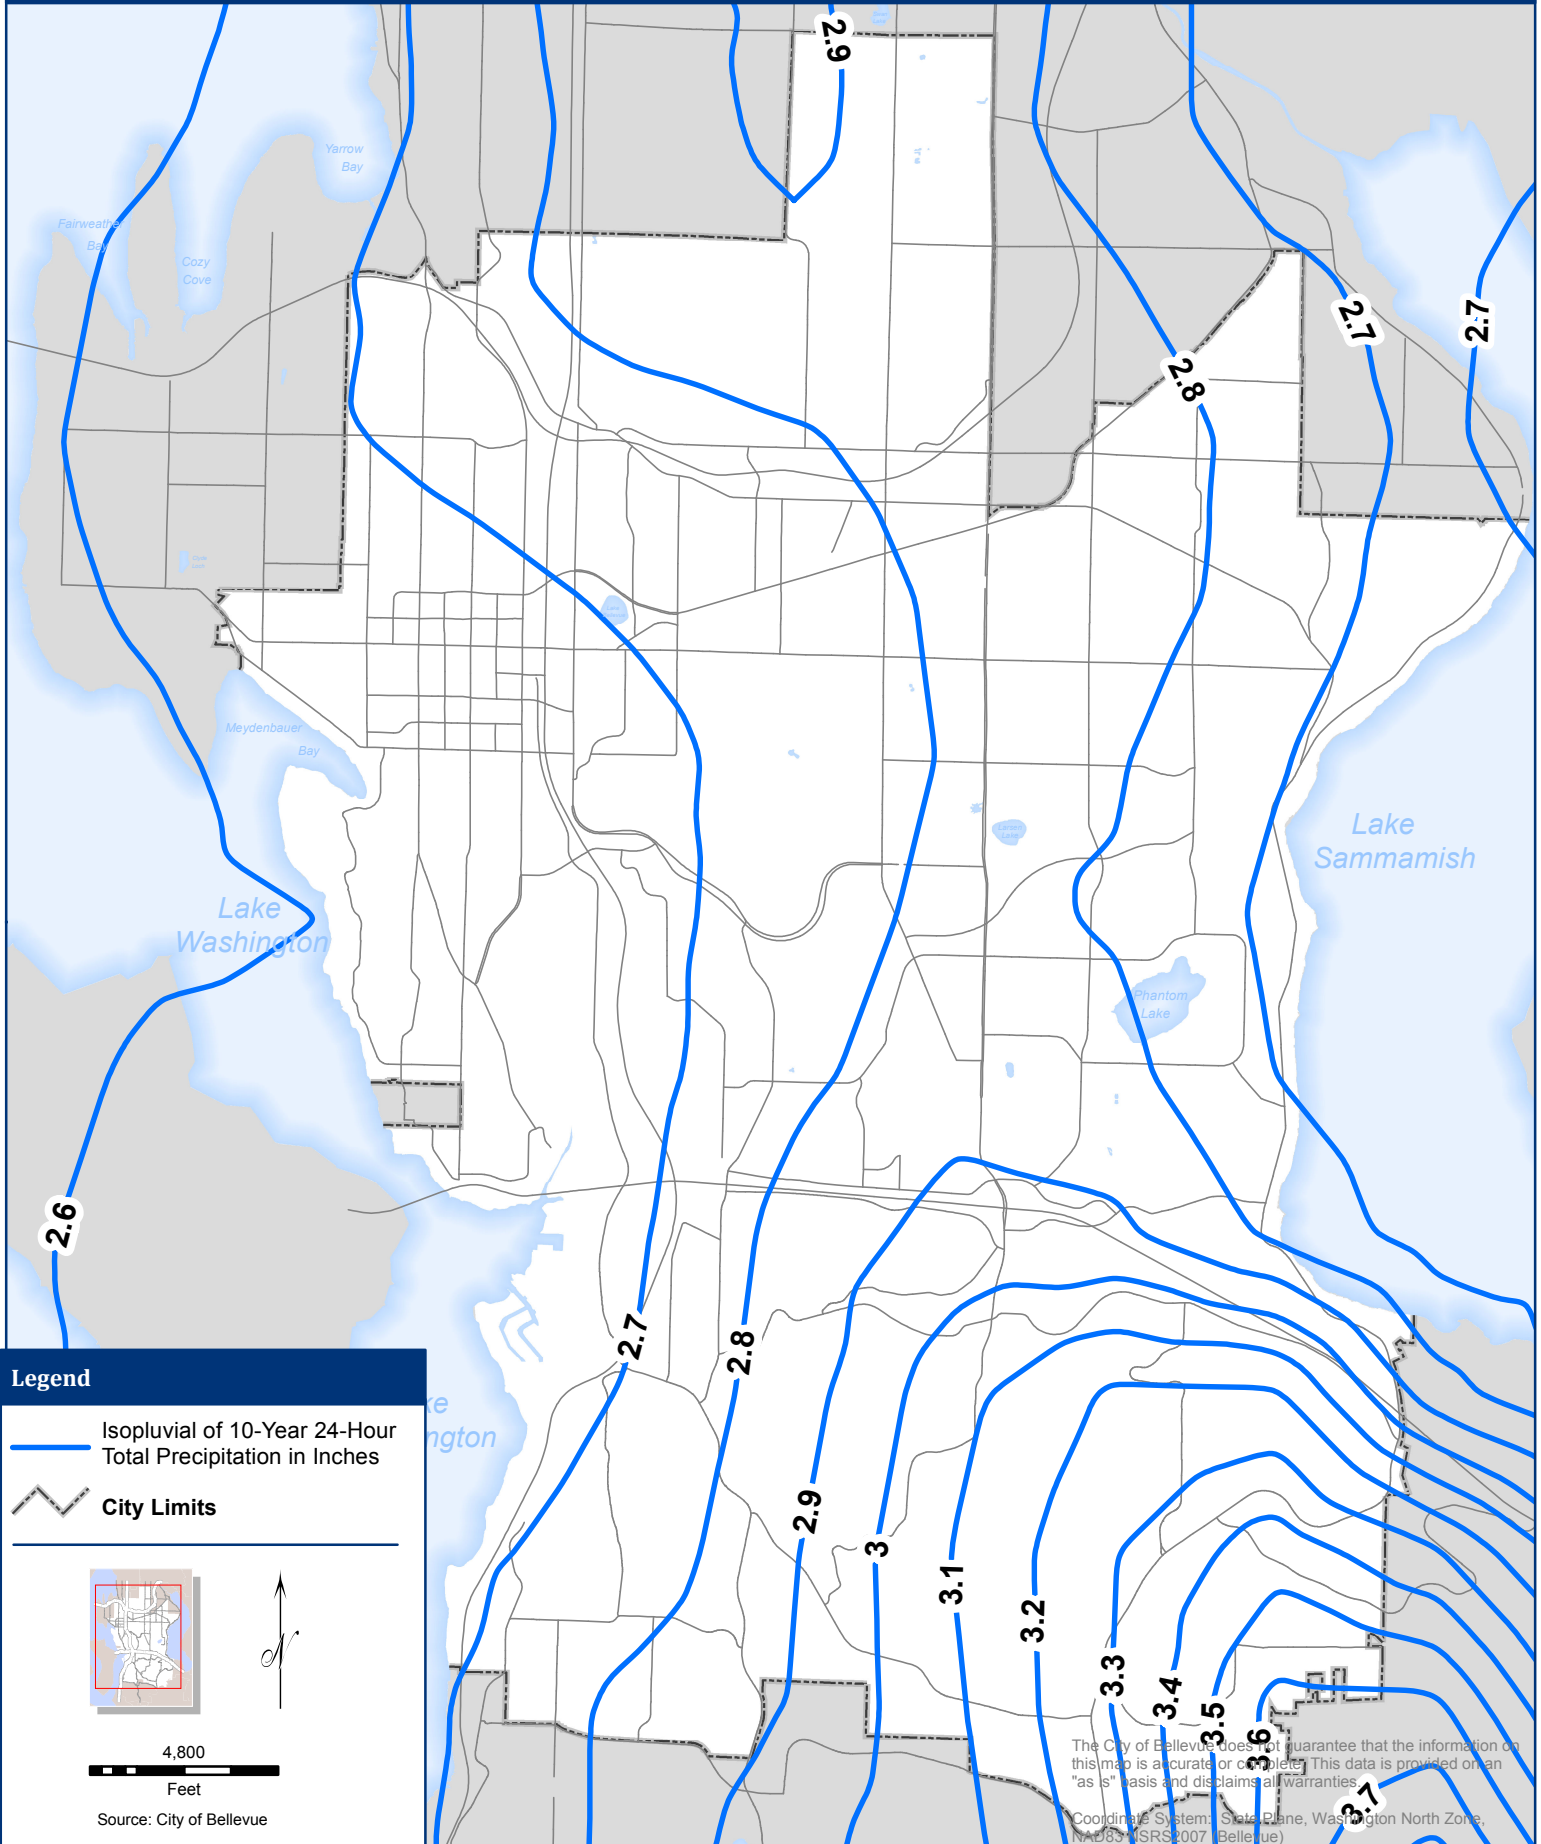

# FIGURE 3.2 10-Year 24-Hour Precipitation

The City of Bellevue does not guarantee that the information on this map is accurate or complete. This data is provided on an "as is" basis and disclaims all warranties.

Coordinate System: State Plane, Washington North Zone, NAD83 (SRSR2007, Bellevue)