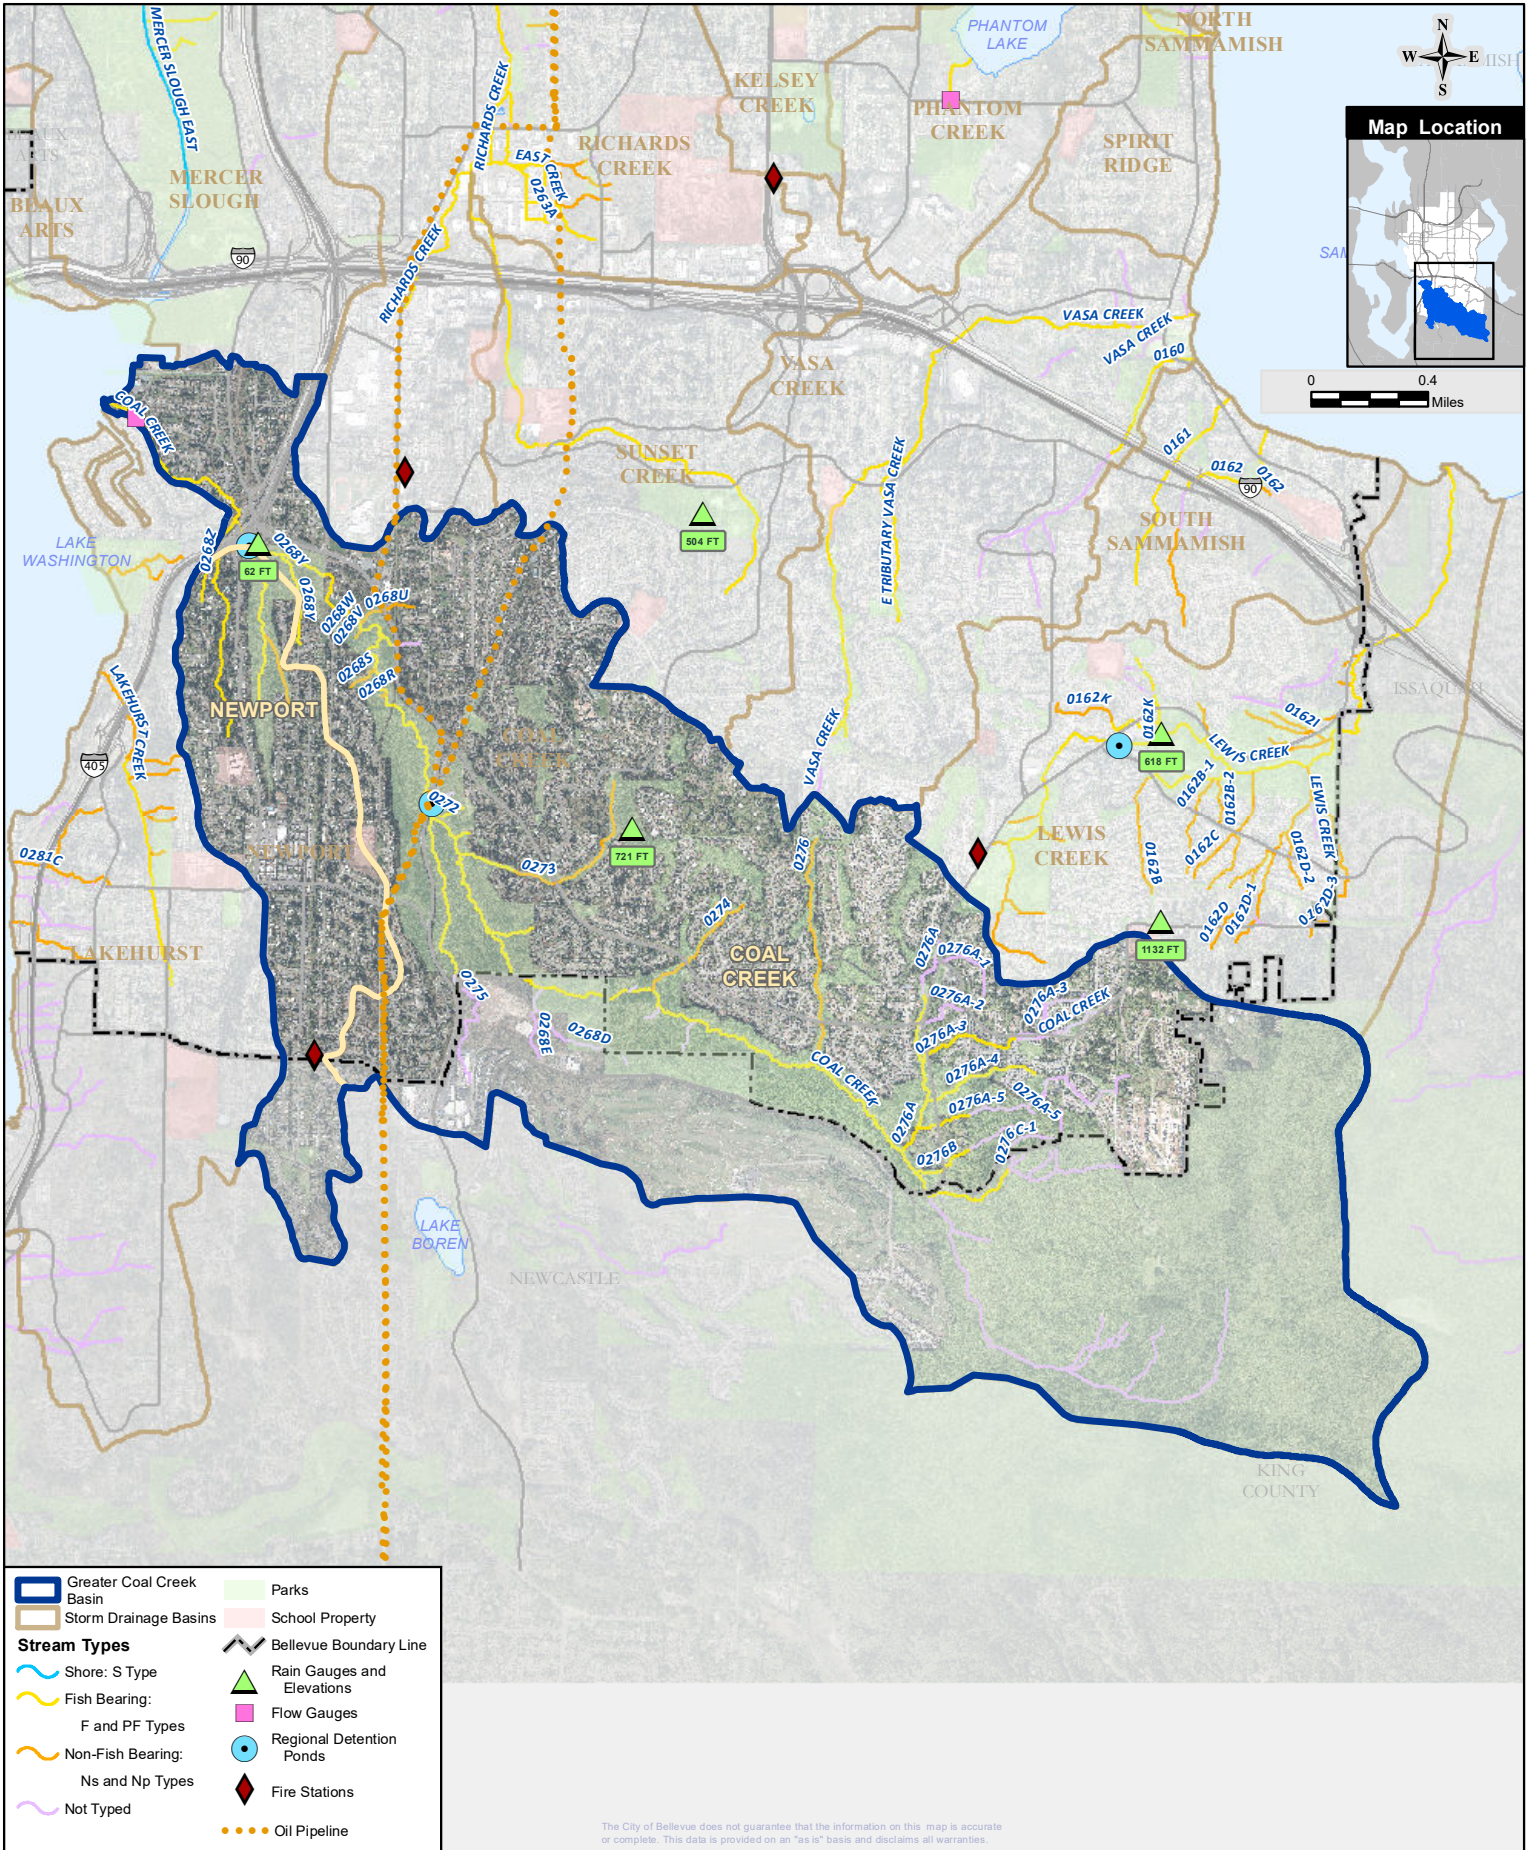

Greater Coal Creek Basin

Lake Washington Watershed (WRIA 8)